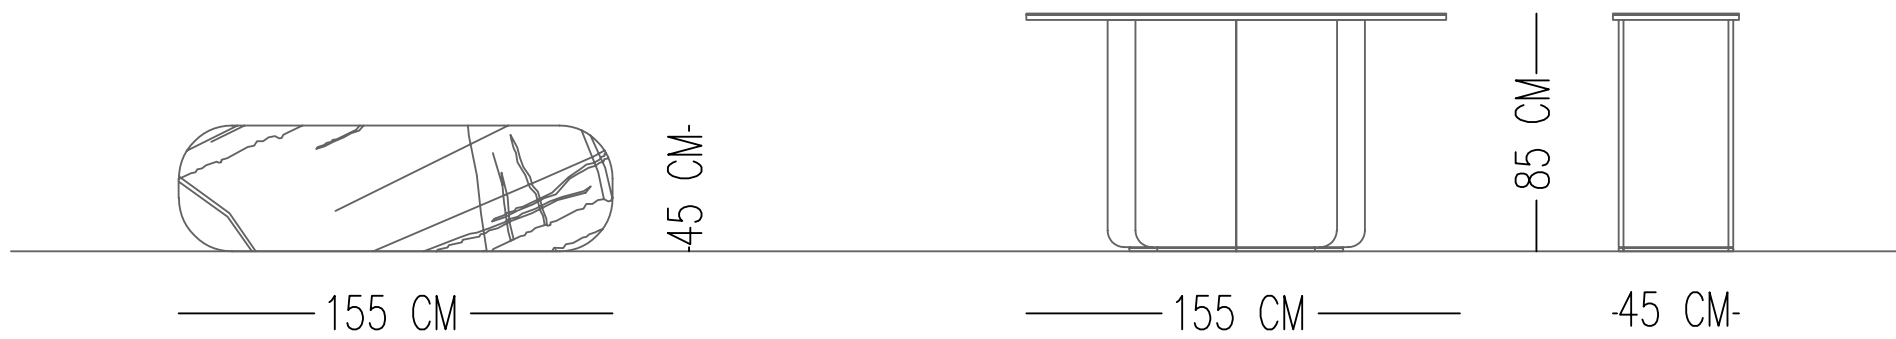

YUI CONSOLE TABLE

TECHNICAL SPECIFICATIONS

TOP: PORCELAIN CERAMIC-5 MM
OAK WOOD LACQUER PAINTED (INSIDE DIFFERENT COLOR) SILK MAT

Norde

Designed by
Gülsah Soyluer

Catalog product

Leg
Lacquer Painted on Wood