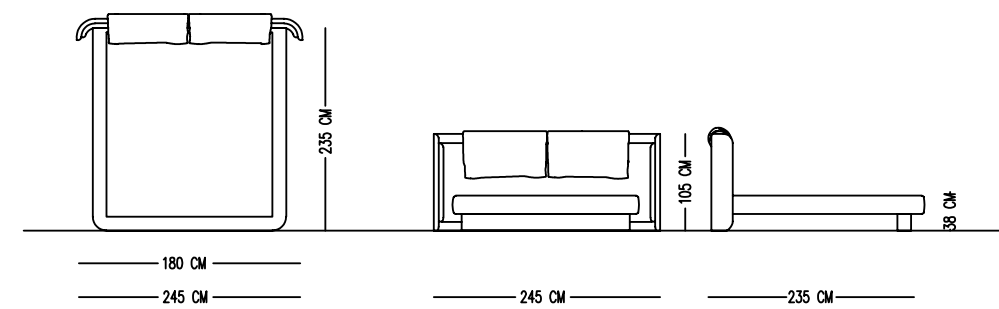

Catalog product

Catalog product-Fabric
N-A46/Nubuck
501

Alternative fabric
Linen,Curl, Faux leather and Plush Linen,