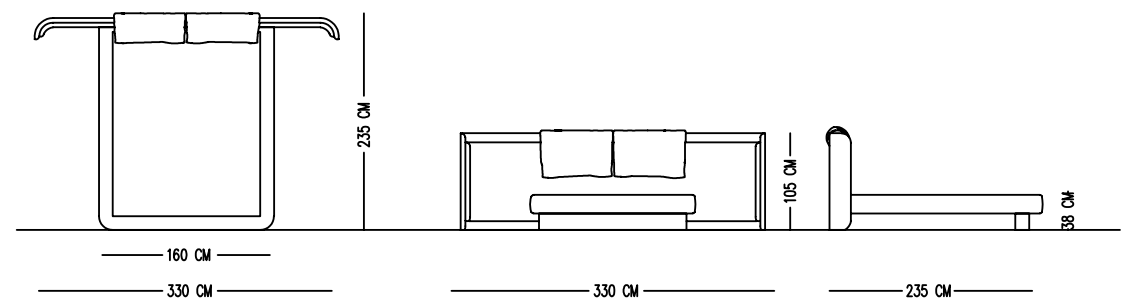

Catalog product

Catalog product-Fabric
N-A46/Nubuck
501

Alternative fabric
Linen,Curl, Faux leather and Plush Linen,