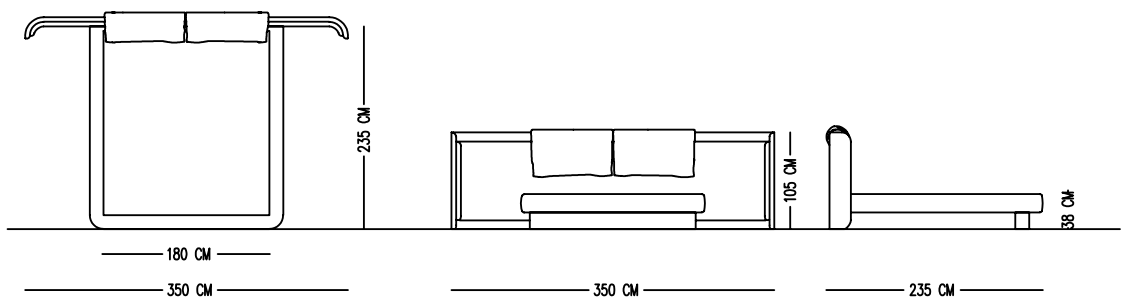

Catalog product

Catalog product-Fabric
N-A46/Nubuck
501

Alternative fabric
Linen,Curl, Faux leather and Plush Linen,