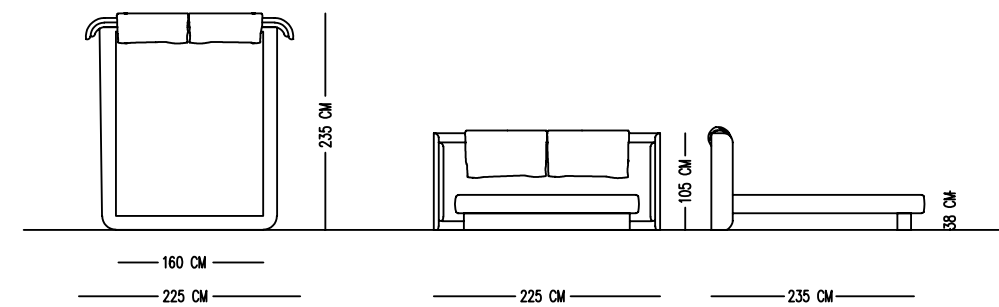

Catalog product

Catalog product-Fabric
N-A46/Nubuck
501

Alternative fabric
Linen,Curl, Faux leather and Plush Linen,