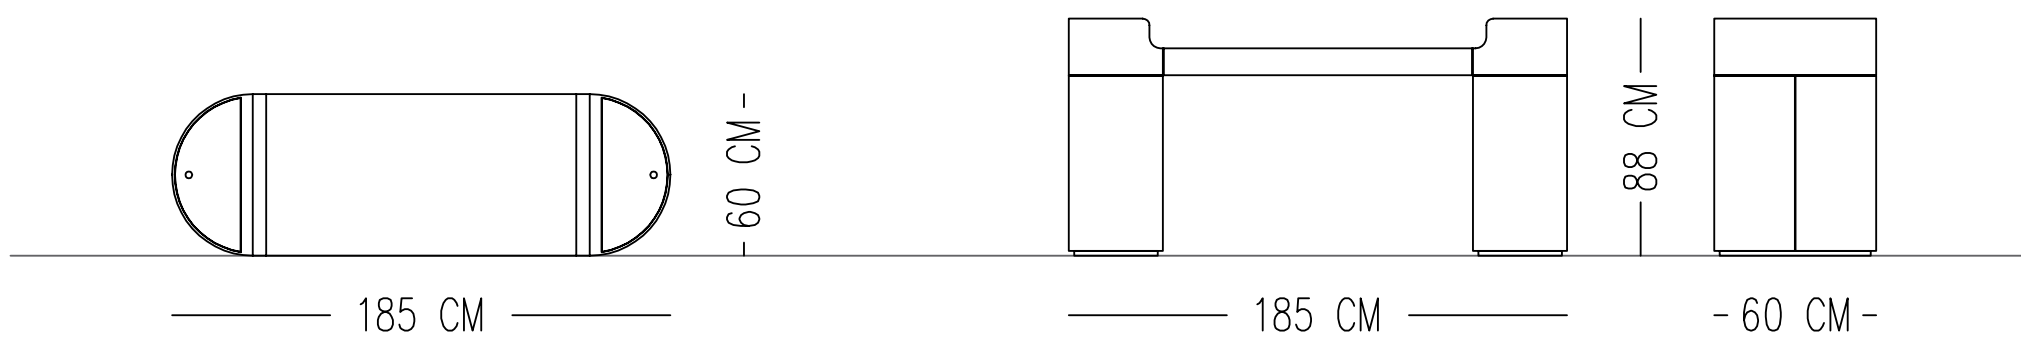

VIBE WORKING DESK

TECHNICAL SPECIFICATIONS

TOP OAK VENEERING WITH BLACK MATT VARNISH
LEGS: OAK VENEERING WITH BLACK MATT VARNISH

Norde

Designed by
Samet Baker

Catalog product

Top
Oak wood veneering
with black matt varnish