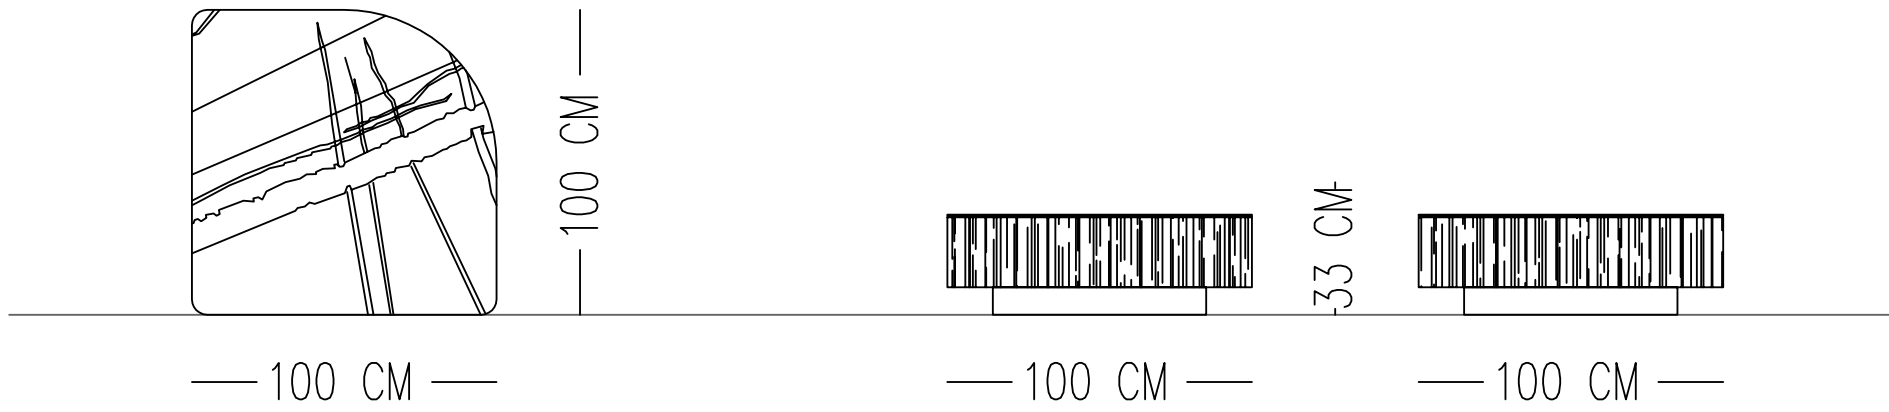

VIBE COFFEE TABLE

Norde

TECHNICAL SPECIFICATIONS

Designed by
Samet Bakır

STRUCTURE

TOP: LACQUER PAINTED ON WOOD (GLOSS)
LEG: PAINTED ON WOOD

Catalog product

Structure
Lacquer Painted On wood
(matt)
N-07MP

Top
Lacquer Painted
On Wood (gloss)
N-07MP

Legs
Painted On Wood
Dark Silver