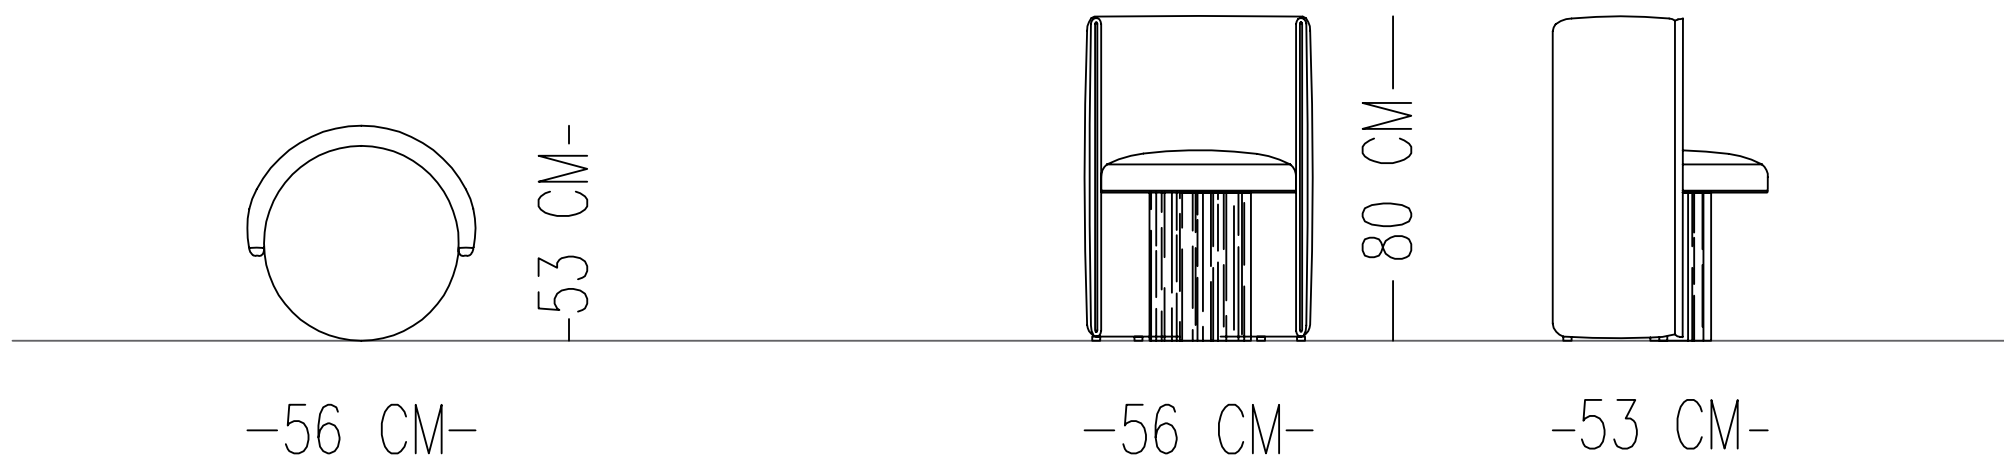

### TECHNICAL SPECIFICATIONS

Designed by  
*Samet Bakır*

INTERIOR STRUCTURE	PLYWOOD
PADDING	PADDING HR FOAM
UPHOLSTERY	TIGHT

Catalog product-fabric

: N-A46 /  
Nubuck 706

Catalog product-Legs

Oak veneering with  
bitter brown varnish