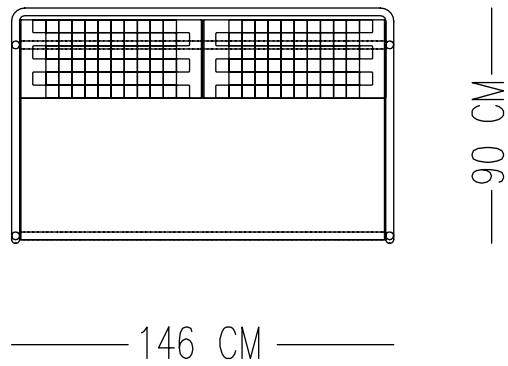

## STANDARDS

---

SOFA - 146 CM

---

Catalog product-fabric

N-+A84/Leather  
Taba

Catalog product-Legs

Chromium