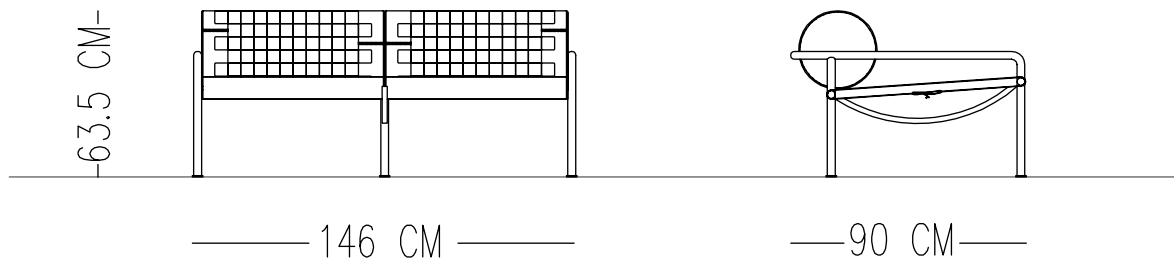

## STANDARDS

---

SOFA - 146 CM

---

Catalog product-fabric

N-+A84/Leather  
Taba

Catalog product-Legs

Chromium