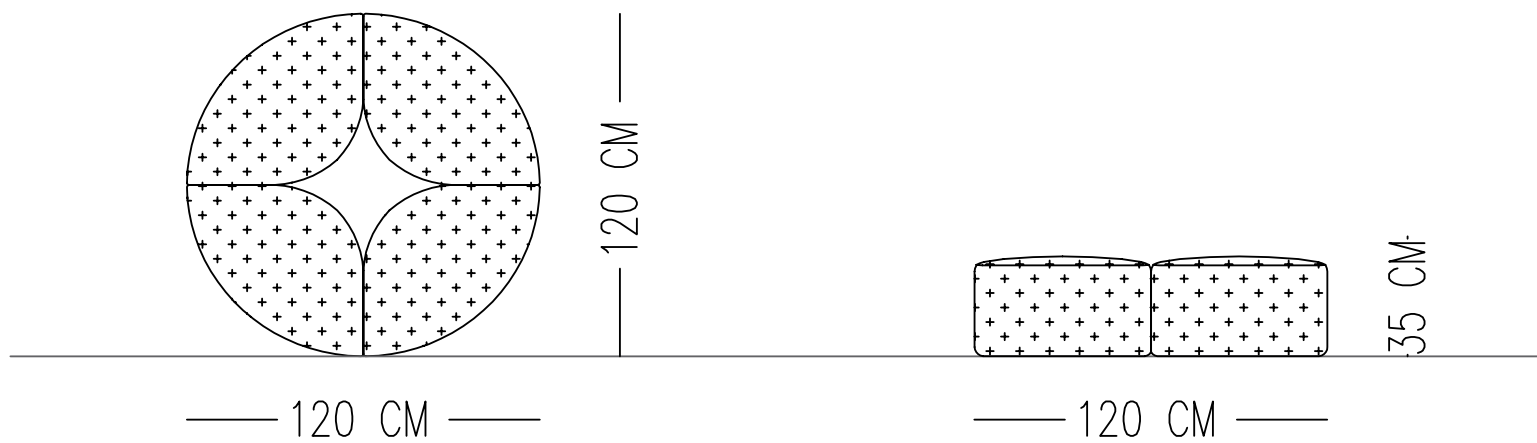

TIGHT

Catalog product-fabric

N-B13/Linen  
KREM 02

Inside Fabric

N-A46  
501

Catalog product-Legs

Hidden Leg

Alternative fabric  
Linen,Boucle,Nubuck and Linen teddy