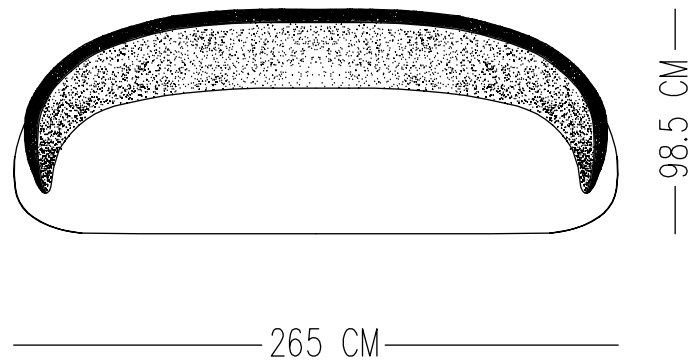

SOMET SOFA

Norde

TECHNICAL SPECIFICATIONS

Designed by
Samet Bakir

INTERIOR STRUCTURE BEECH HARDWOOD FRAME AND STEEL ZIGZAG BOW

SEAT CUSHION HR FOAM

BACK HR FOAM

UPHOLSTERY TIGHT

STANDARDS

SOFA - 265 CM

CUSHION

Catalog product-fabric

N-B34/Linen
08

Catalog product-Legs

Hidden Leg

Alternative fabric
Linen teddy, Boucle and Linen