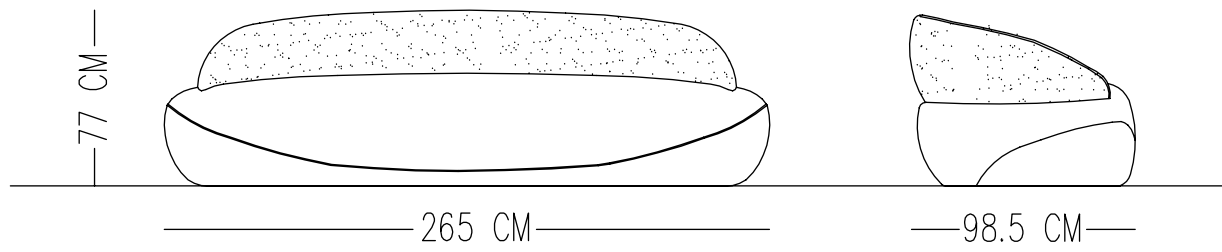

STANDARDS

SOFA - 265 CM

CUSHION