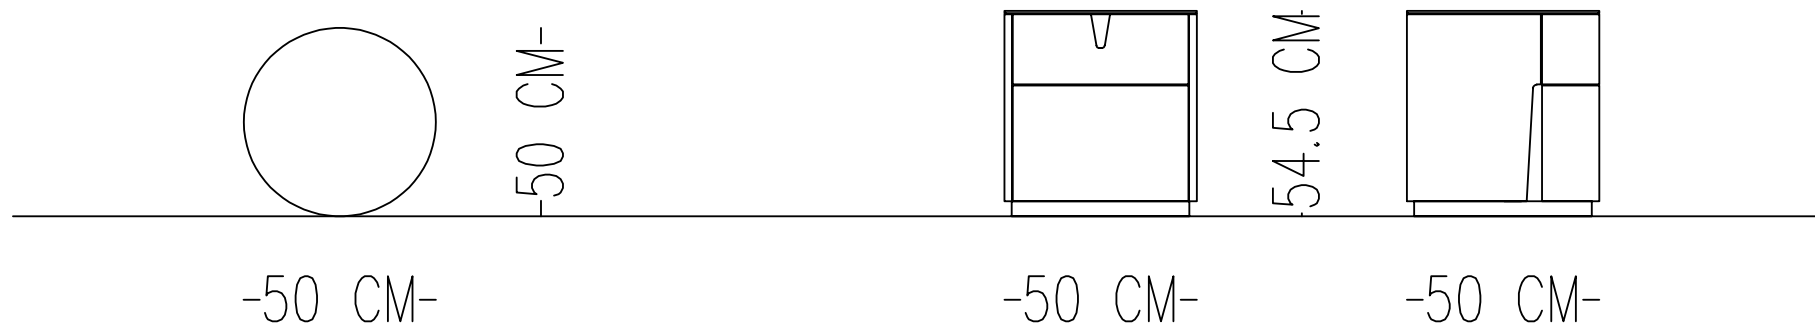

ROUND NIGHTSTAND

TECHNICAL SPECIFICATIONS

BASE AND DRAWER/SMOKED OAKWOOD VENEERING TRANSPARENT MAT SANDBLASTED FINISH

TOP: MARBLE: CALACATTA MICHELANGELO

Norde

Designed by
Norde Design Studio

Catalog product