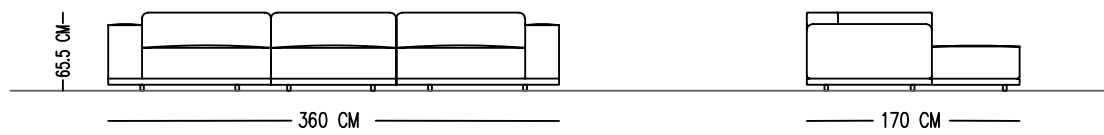

RIVER CORNER SOFA

Norde

Designed by
Engin Sergin

INTERIOR STRUCTURE BEECH HARDWOOD FRAME AND ZIGZAG BOW

SEAT CUSHION HR FOAM

BACK HR FOAM

UPHOLSTERY TIGHT

MAINTENANCE ALL DECORATIVE CUSHIONS ARE GOOSE DOWN AND SILICON MIX. QUANTITY AND DIMENSIONS ARE AS PER TECHNICAL.

STANDARDS

CORNER SOFA - 01

MODULES

MODULE 01 (L-R)

MODULE 02

MODULE 03 (L-R)

MODULE 04 (S)

MODULE 05 (L-R)