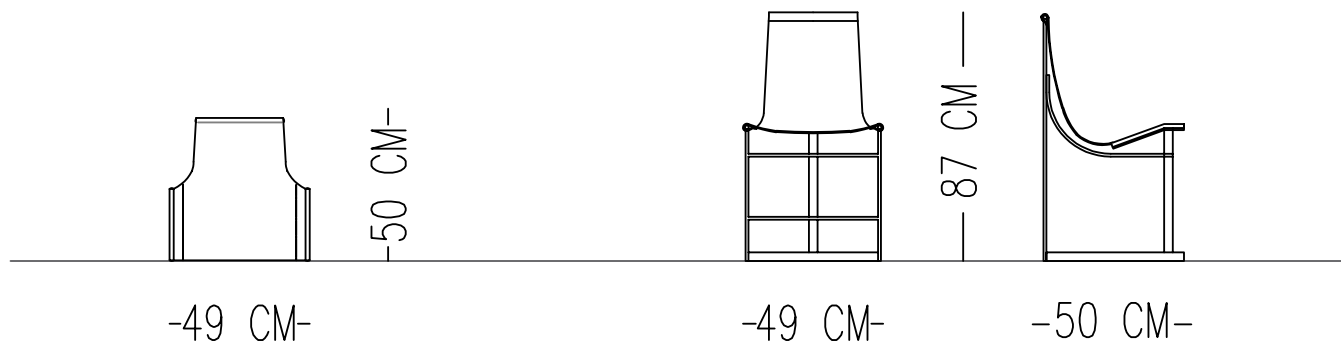

PETER CHAIR

TECHNICAL SPECIFICATIONS

INTERIOR STRUCTURE METAL STRUCTURE

PADDING HR FOAM

UPHOLSTERY TIGHT

Norde

Designed by
Norde Design Studio

Catalog product-fabric

N-A84 / Bej

Catalog product-structure

Black painted metal