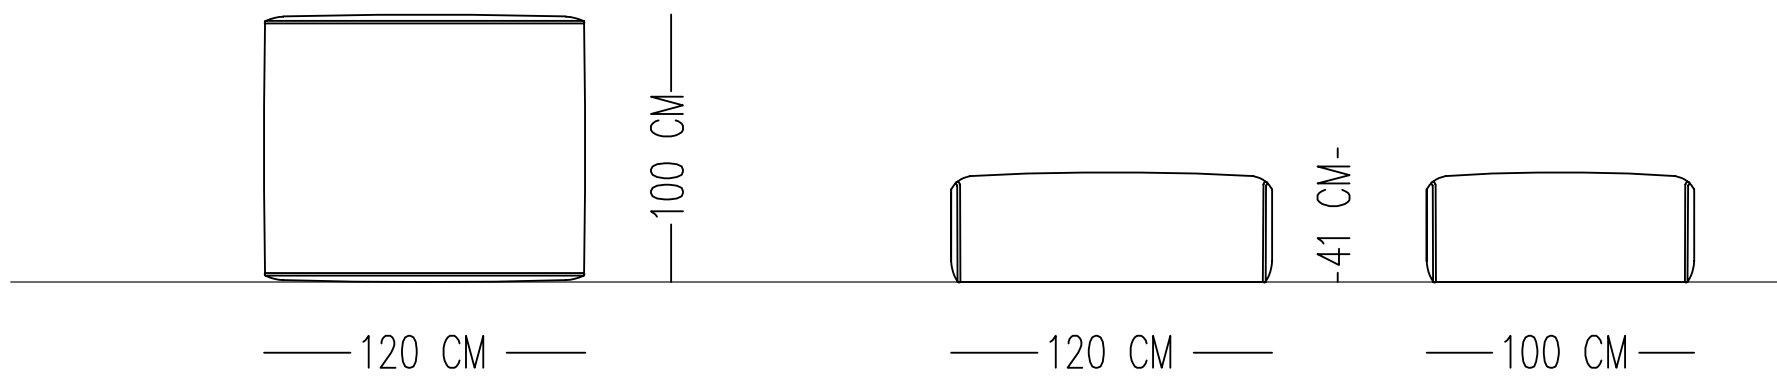

NIORA POUF

Norde

TECHNICAL SPECIFICATIONS

Designed by
Nur Benay Baker

INTERIOR STRUCTURE SOLID WOOD AND ELASTIC COLUMN

SEAT CUSHION HR FOAM

UPHOLSTERY TIGHT

Catalog product-fabric