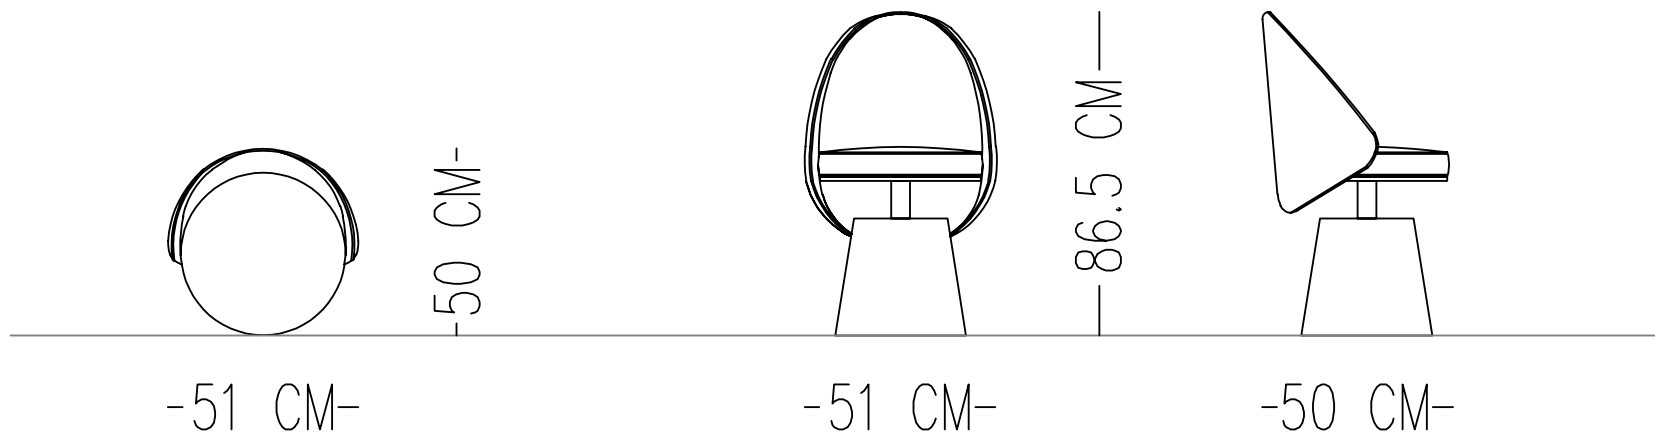

NEON CHAIR

Norde

TECHNICAL SPECIFICATIONS

Designed by
Samet Baker

INTERIOR STRUCTURE PLYWOOD & FIBER

PADDING HR FOAM

UPHOLSTERY TIGHT

Catalog product-fabric