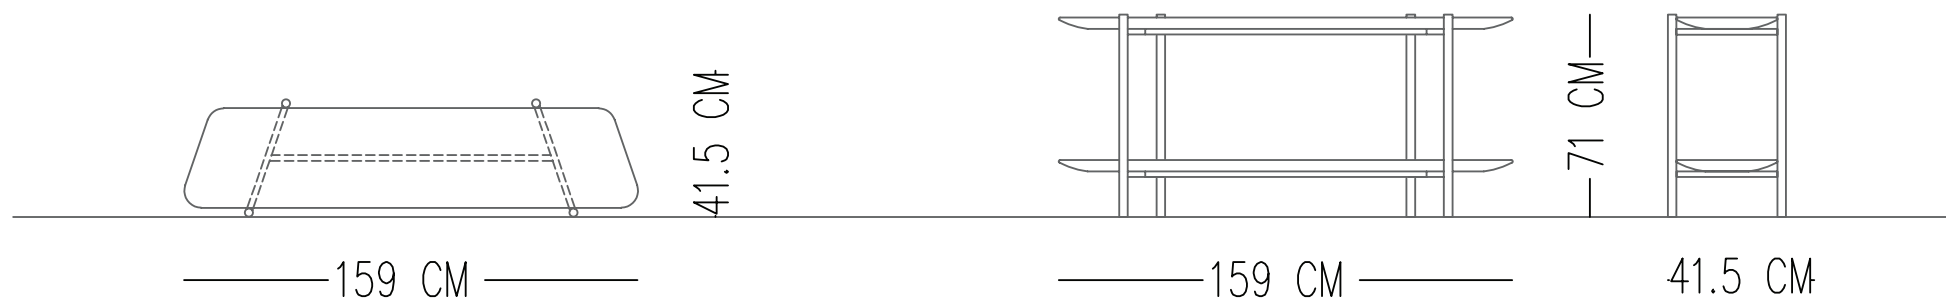

MONA CONSOLE TABLE

TECHNICAL SPECIFICATIONS

SHELVES: OAK WOOD VENEERING WITH NATURAL VARNISH
LEGS: BLACK METAL

Norde

Designed by
Tugce Kurtbogan

Catalog product

Shelves
Oak wood veneering
natural

Catalog product