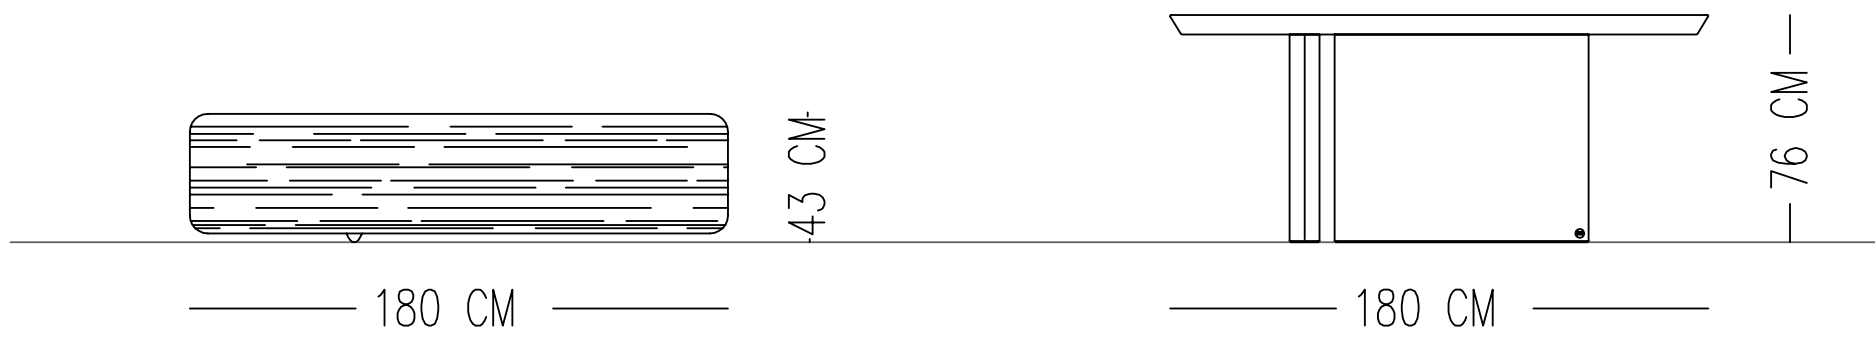

MOJO CONSOLE TABLE

TECHNICAL SPECIFICATIONS

Norde

Designed by
Norde Design Studio

TOP & STRUCTURE FLAT CUT OAK VENEERING WITH NATURAL VARNISH & SANDBLASTED FINISH

Catalog product

Structure
Flat cut oak veering
with natural varnish
& sandblasted finish