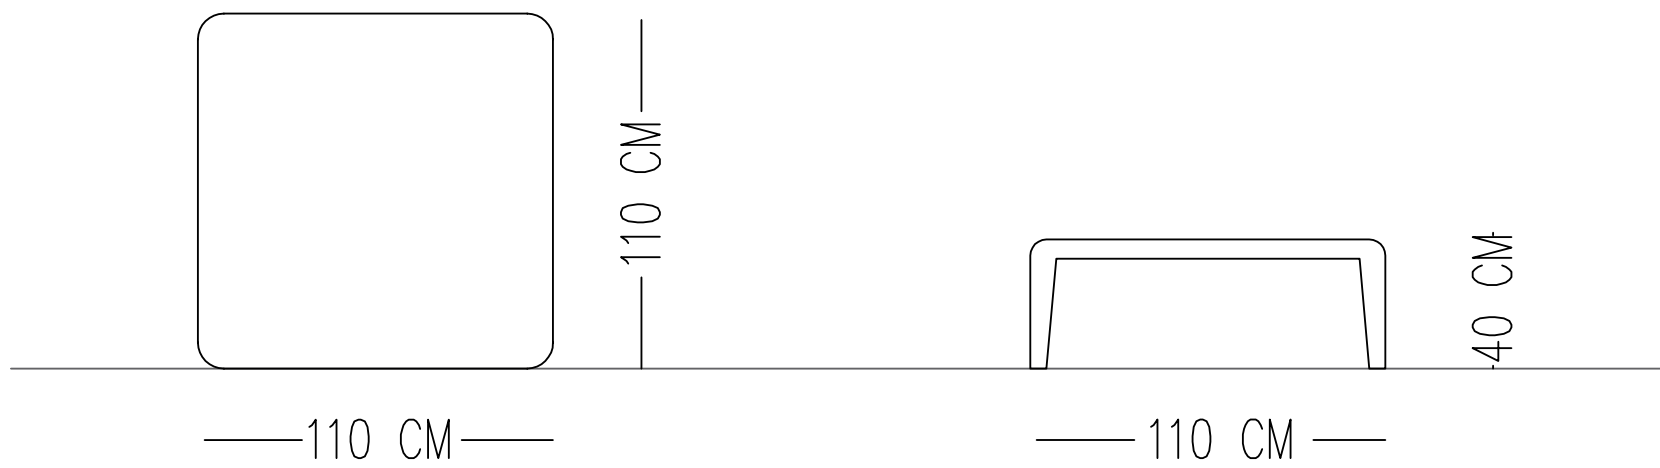

MOJO COFFEE TABLE

TECHNICAL SPECIFICATIONS

STRUCTURE TOP: LACQUER PAINTED ON WOOD (GLOSS)
 LEG: LACQUER PAINTED ON WOOD (GLOSS)

Norde

Designed by
Norde Design Studio

Catalog product

Structure
Laquer Painted on Wood (Gloss)
Northern mystic