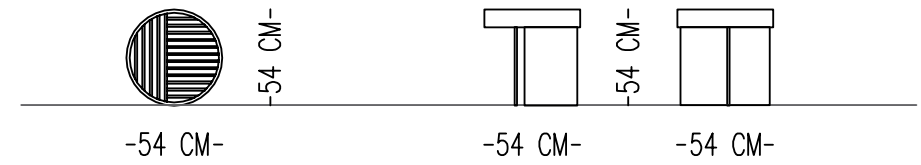

## MLS COFFEE TABLE

### TECHNICAL SPECIFICATIONS

Norde

Designed by  
*Erdeem Akan*

STRUCTURE    LAQUER PAINTED ON WOOD (MATT)

Catalog product

Structure	Structure	Structure
Coffee Table	Side Table M	Side Table S
Lacquer Painted On wood - matt	Lacquer Painted On wood - matt	Lacquer Painted On wood - matt
Evergreen	Heat	Carbon Black