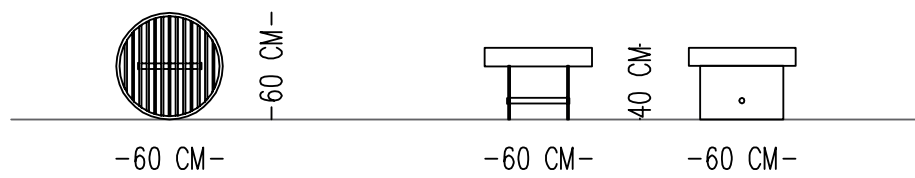

## MLS COFFEE TABLE

### TECHNICAL SPECIFICATIONS

Norde

Designed by  
*Erdeem Akan*

STRUCTURE    LAQUER PAINTED ON WOOD (MATT)

Catalog product

Structure	Structure	Structure
Coffee Table	Side Table M	Side Table S
Lacquer Painted On wood - matt	Lacquer Painted On wood - matt	Lacquer Painted On wood - matt
Evergreen	Heat	Carbon Black