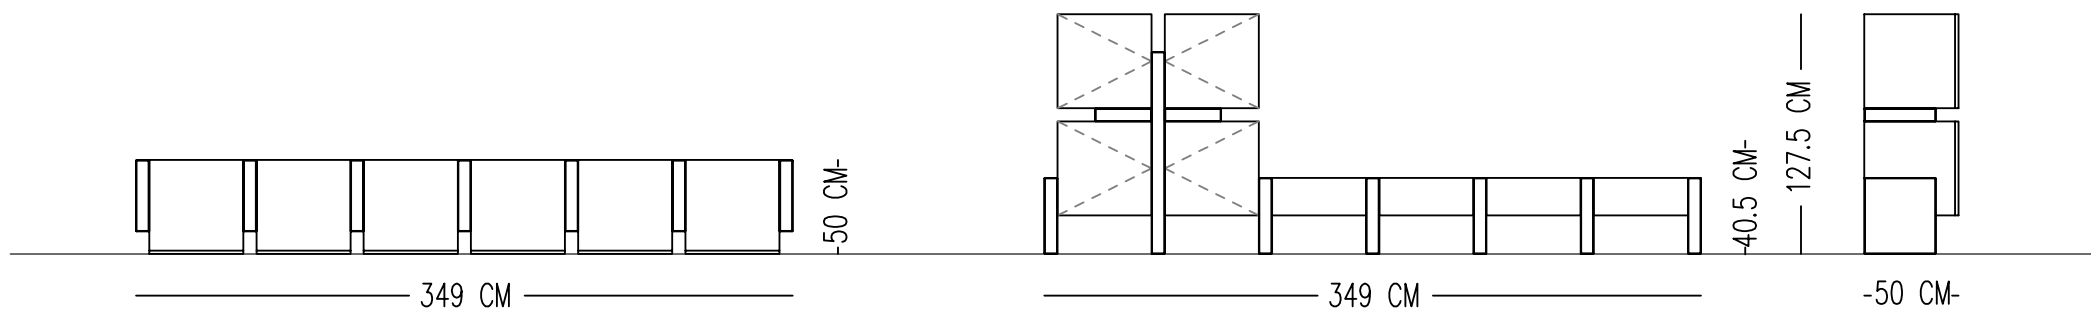

### TECHNICAL SPECIFICATIONS

STRUCTURE: LACQUER PAINTED ON WOOD (MATT)

LEGS: LACQUER PAINTED ON WOOD (GLOSS)

## MODULES

MODULE 01

64 CM

MODULE 02

235 CM

MODULE 03

121 CM