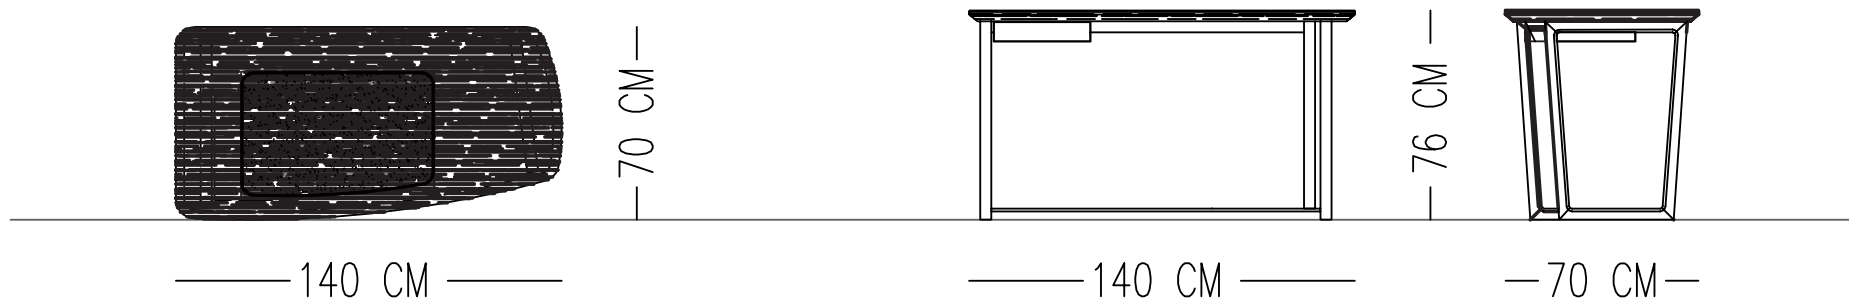

MANIFEST WORKING DESK

Norde

TECHNICAL SPECIFICATIONS

Designed by
Norde Design Studio

TOP: OAK VENEERING WITH BITTER BROWN VARNISH & LEATHER DETAIL

LEGS: OAK VENEERING WITH BITTER BROWN VARNISH

Catalog product