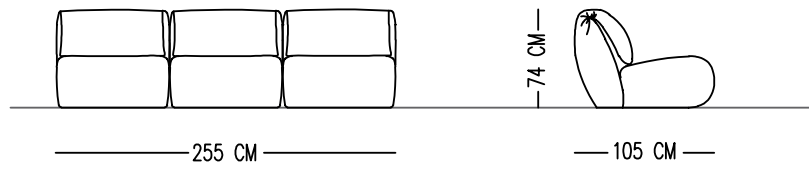

LYDIA SOFA

Norde

Designed by
Samet Bakir

TECHNICAL SPECIFICATIONS

INTERIOR STRUCTURE BEECH HARDWOOD FRAME AND WOODEN BASE

SEAT CUSHION HR FOAM

BACK HR FOAM

UPHOLSTERY TIGHT

STANDARDS

SOFA - 255 CM

SOFA - 361 CM

MODULES

MODULE 01

MODULE 02 (L-R)

Catalog product-fabric

Enjoy me-14