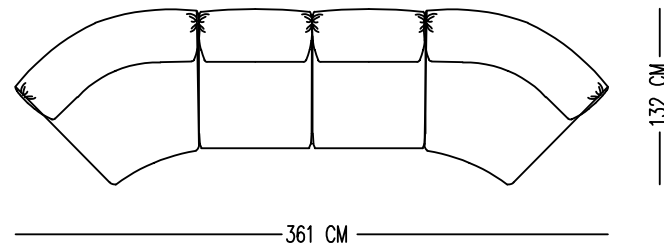

MAINTENANCE ALL DECORATIVE CUSHIONS ARE GOOSE DOWN AND SILICON MIX, QUANTITY AND DIMENSIONS ARE AS PER TECHNICAL.

We recommend shaking and fluffing-up the cushions regularly to maintain the shape.
This should be done after removing the cushions from the structure for improved air circulation.
For maintenance of fabric and leather, please contact your retailer.

STANDARDS

SOFA - 255 CM

SOFA - 361 CM

MODULES

MODULE 01

MODULE 02 (L-R)

Catalog product-fabric

Enjoy me-14