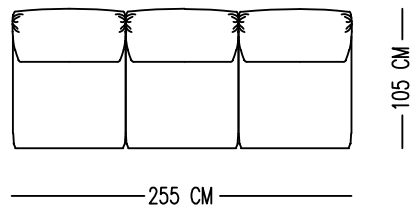

MAINTENANCE ALL DECORATIVE CUSHIONS ARE GOOSE DOWN AND SILICON MIX, QUANTITY AND DIMENSIONS ARE AS PER TECHNICAL.

We recommend shaking and fluffing-up the cushions regularly to maintain the shape.
This should be done after removing the cushions from the structure for improved air circulation.
For maintenance of fabric and leather, please contact your retailer.

STANDARDS

SOFA - 255 CM

SOFA - 361 CM

MODULES

MODULE 01

MODULE 02 (L-R)

Catalog product-fabric

Enjoy me-14