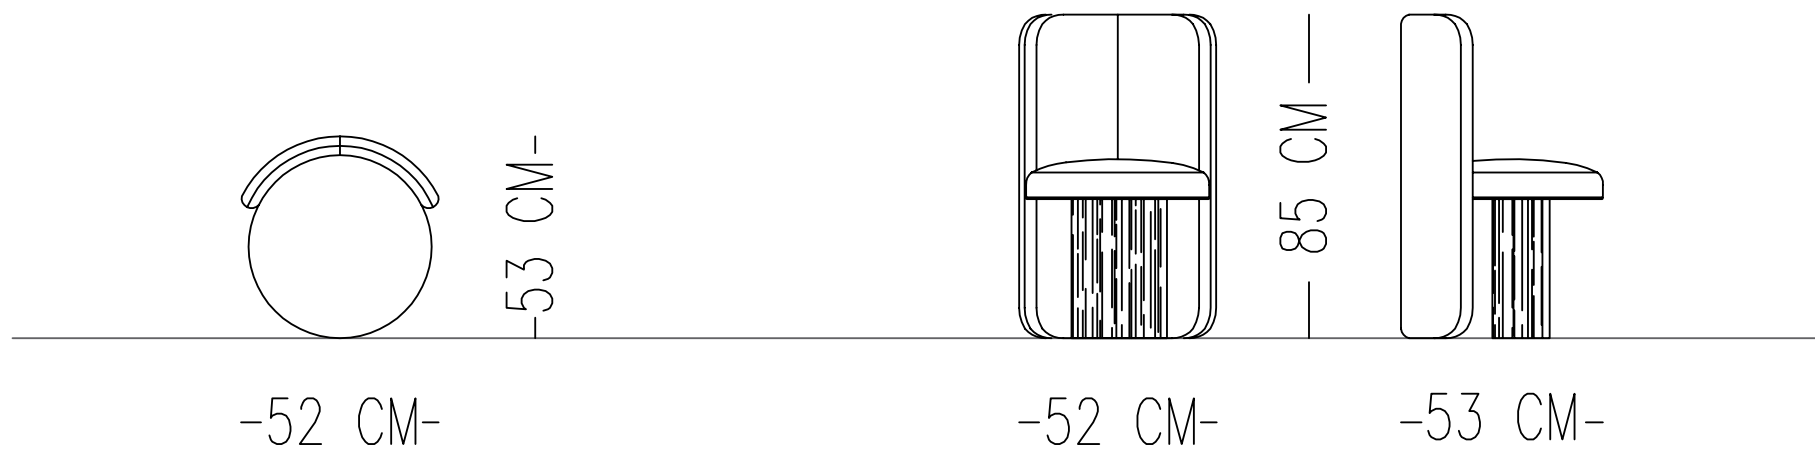

LYDIA CHAIR

TECHNICAL SPECIFICATIONS

Norde

Designed by
Samet Bakır

INTERIOR STRUCTURE PLYWOOD

PADDING HR FOAM

UPHOLSTERY TIGHT

Catalog product-fabric