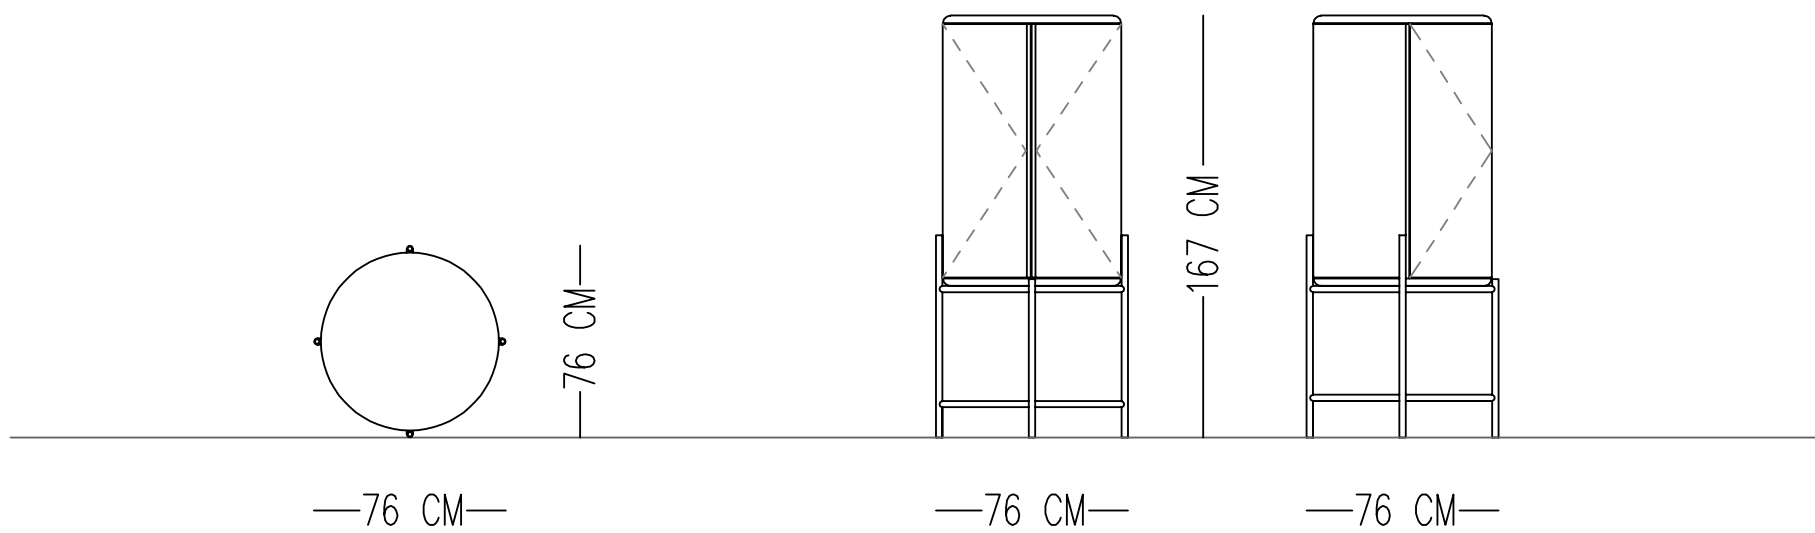

LYDIA BUFFET

Norde

TECHNICAL SPECIFICATIONS

Designed by
Samet Bakir

STRUCTURE: LACQUER PAINTED ON WOOD (MATT)

LEGS: CHROME METAL

Catalog product

Structure
Lacquer painted on wood (Gloss)
N-02HP