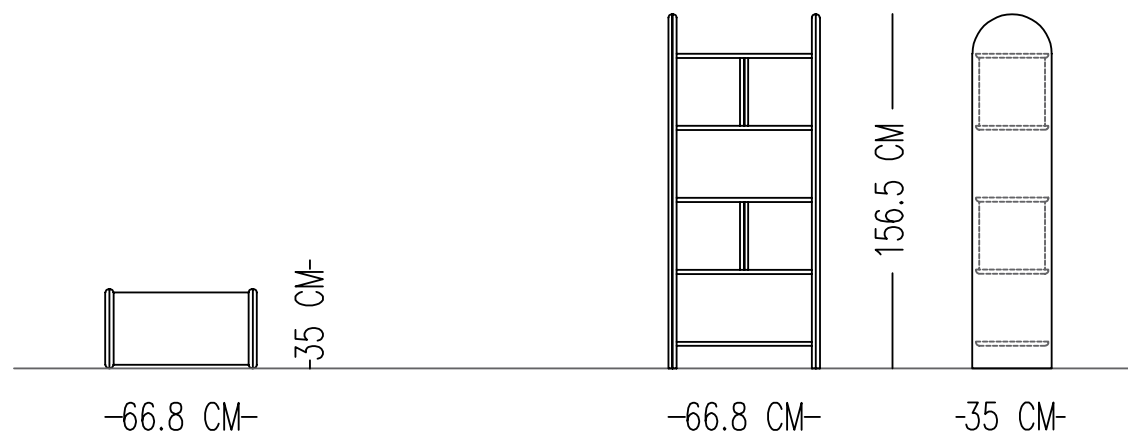

LYDIA BOOKSHELF

TECHNICAL SPECIFICATIONS

Norde

Designed by
Samet Bakir

STRUCTURE: LACQUER PAINT ON WOOD (MATT)

MODULES

MODULE 01

Catalog product