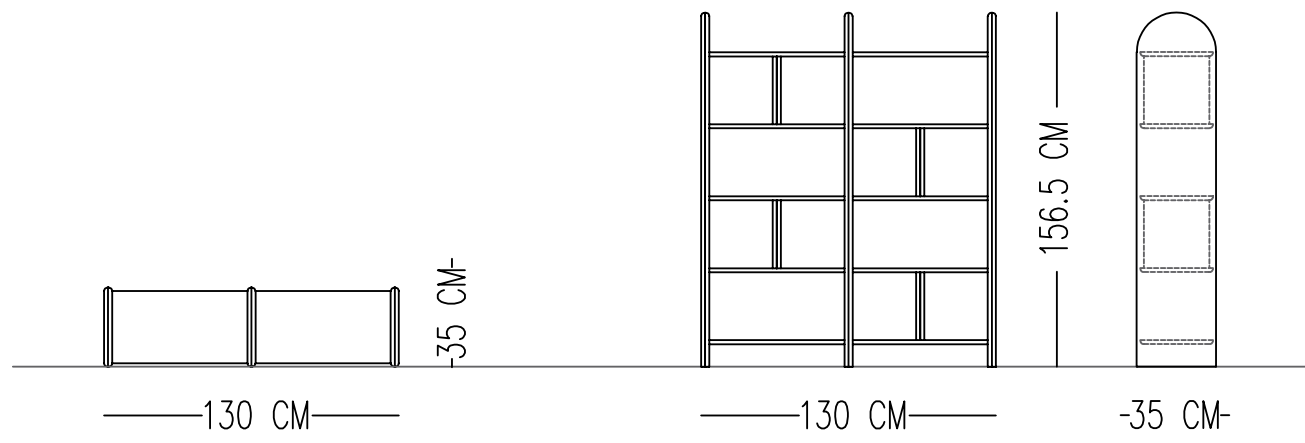

LYDIA BOOKSHELF

TECHNICAL SPECIFICATIONS

Norde

Designed by
Samet Bakir

STRUCTURE: LACQUER PAINT ON WOOD (MATT)

MODULES

MODULE 01

Catalog product