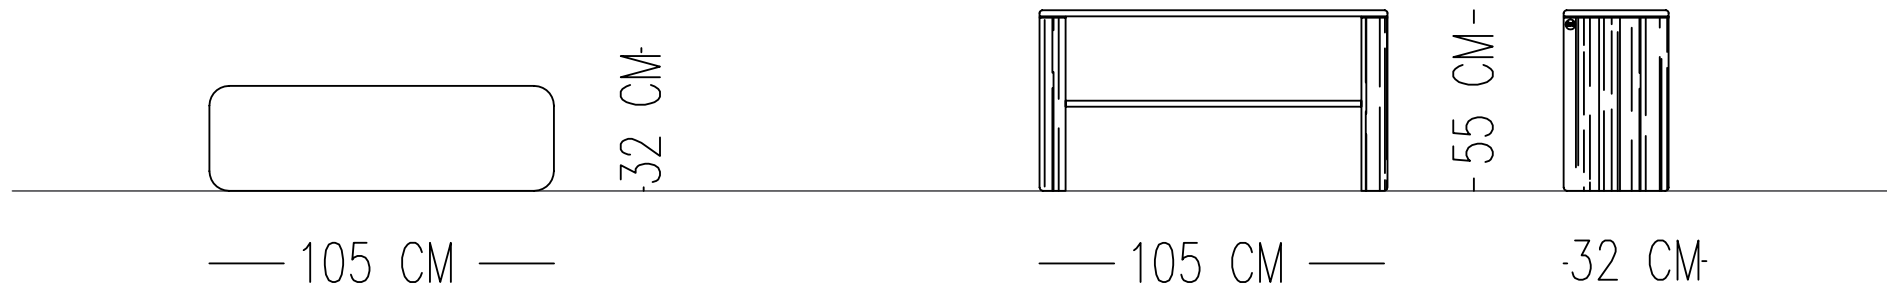

LOTUS CONSOLE TABLE

TECHNICAL SPECIFICATIONS

Norde

Designed by
Norde Design Studio

STRUCTURE OAK VENEERING WITH BLACK MATT VARNISH WITH ROSE SHINE

Catalog product

Structure
Oak veneering with black
matt varnish with rose shine