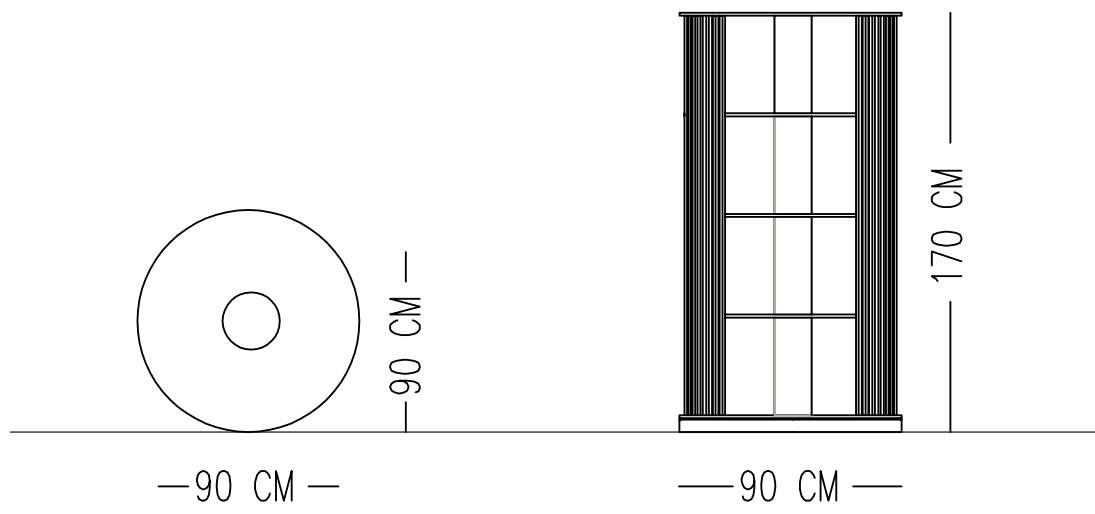

LOOP TOWER BOOKSHELF

TECHNICAL SPECIFICATIONS

STRUCTURE OAK VENEERING WITH BITTER BROWN VARNISH

INSIDE LINEN FLOOR LAMP

Norde

Designed by
Erdeem Akan

Catalog product

Structure
Oak veneering with bitter
brown varnish