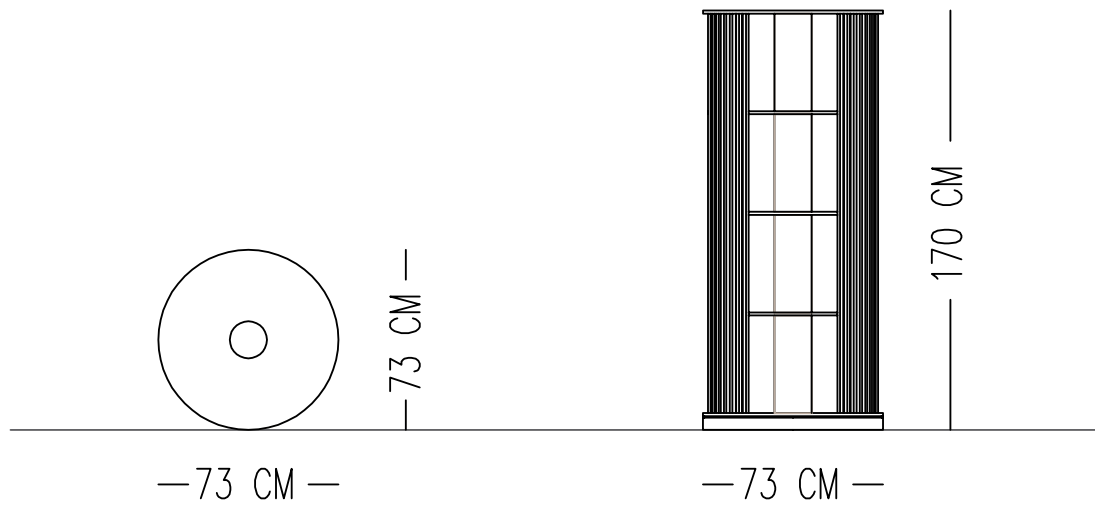

LOOP TOWER BOOKSHELF

TECHNICAL SPECIFICATIONS

STRUCTURE OAK VENEERING WITH BITTER BROWN VARNISH

INSIDE LINEN FLOOR LAMP

Norde

Designed by
Erdeem Akan

Catalog product

Structure
Oak veneering with bitter
brown varnish