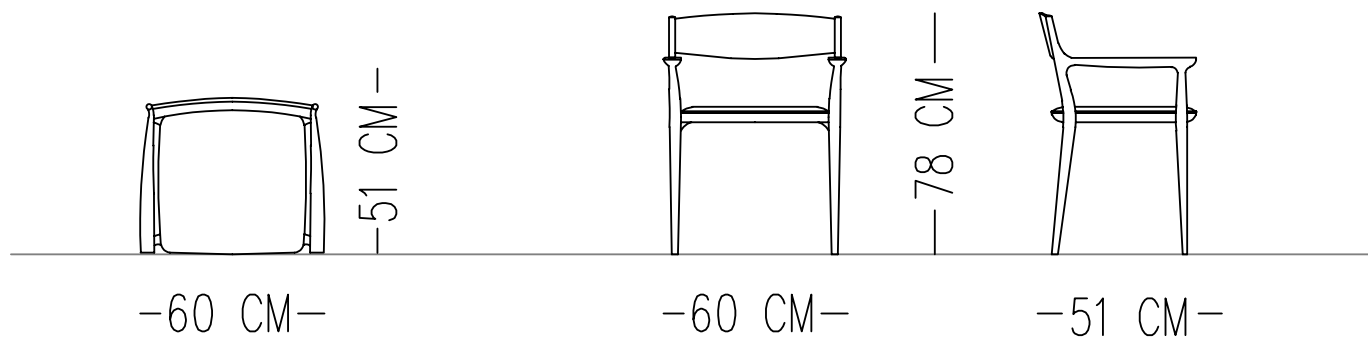

### TECHNICAL SPECIFICATIONS

INTERIOR STRUCTURE PLYWOOD

PADDING HR FOAM

UPHOLSTERY TIGHT

Norde

Designed by  
*Norde Design Studio*

Structure

Oak veneering with  
bitter brown varnish