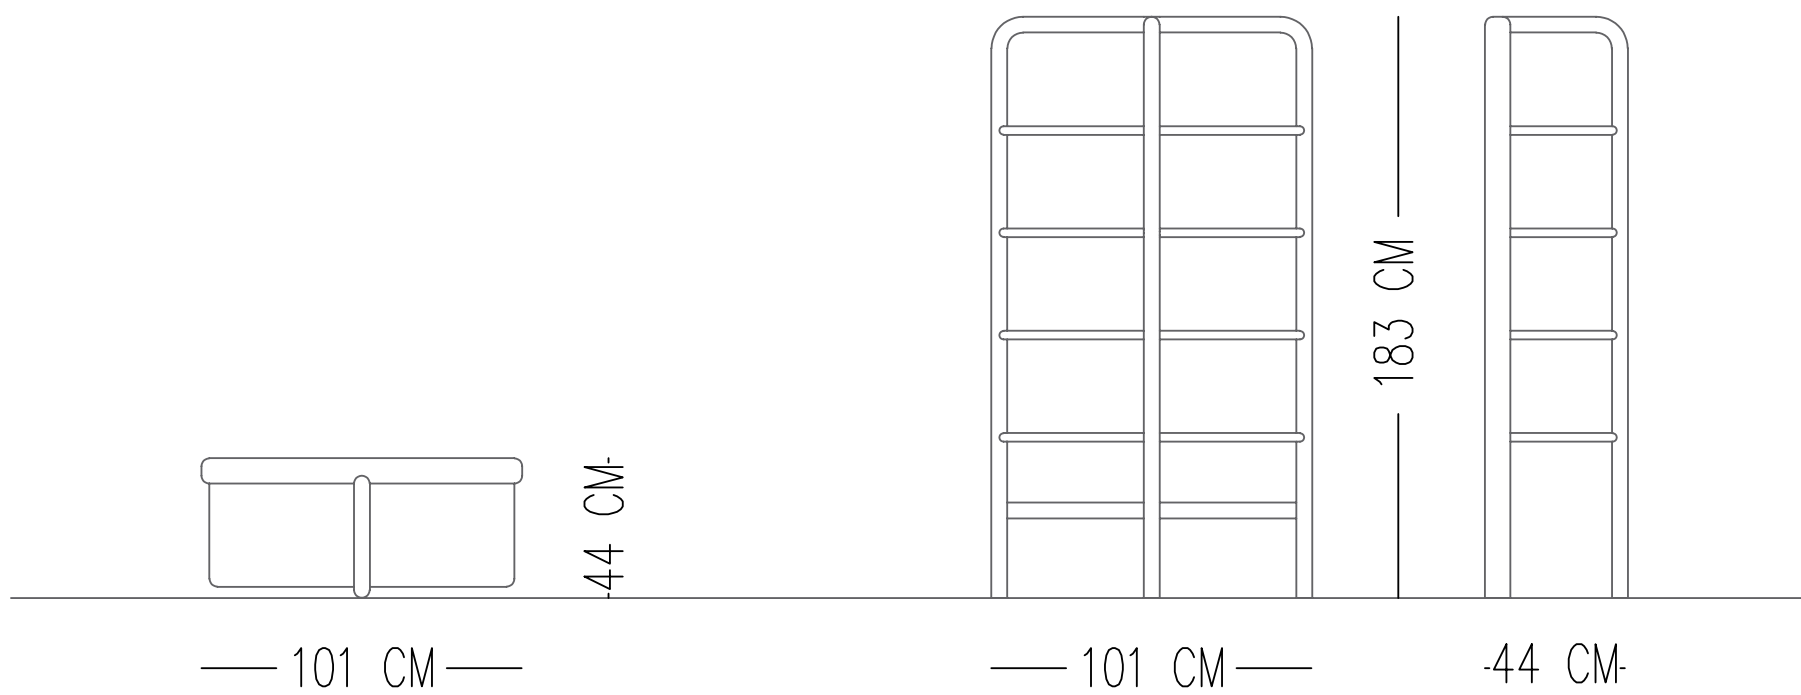

Catalog product

Fabric
N+A84/Leather
Bordo

Catalog product

Wood
Sandblasted Oak Wood Veneering
with black Varnish

Alternative material

All fabric, Lacquer paint and metal in Norde material catalog