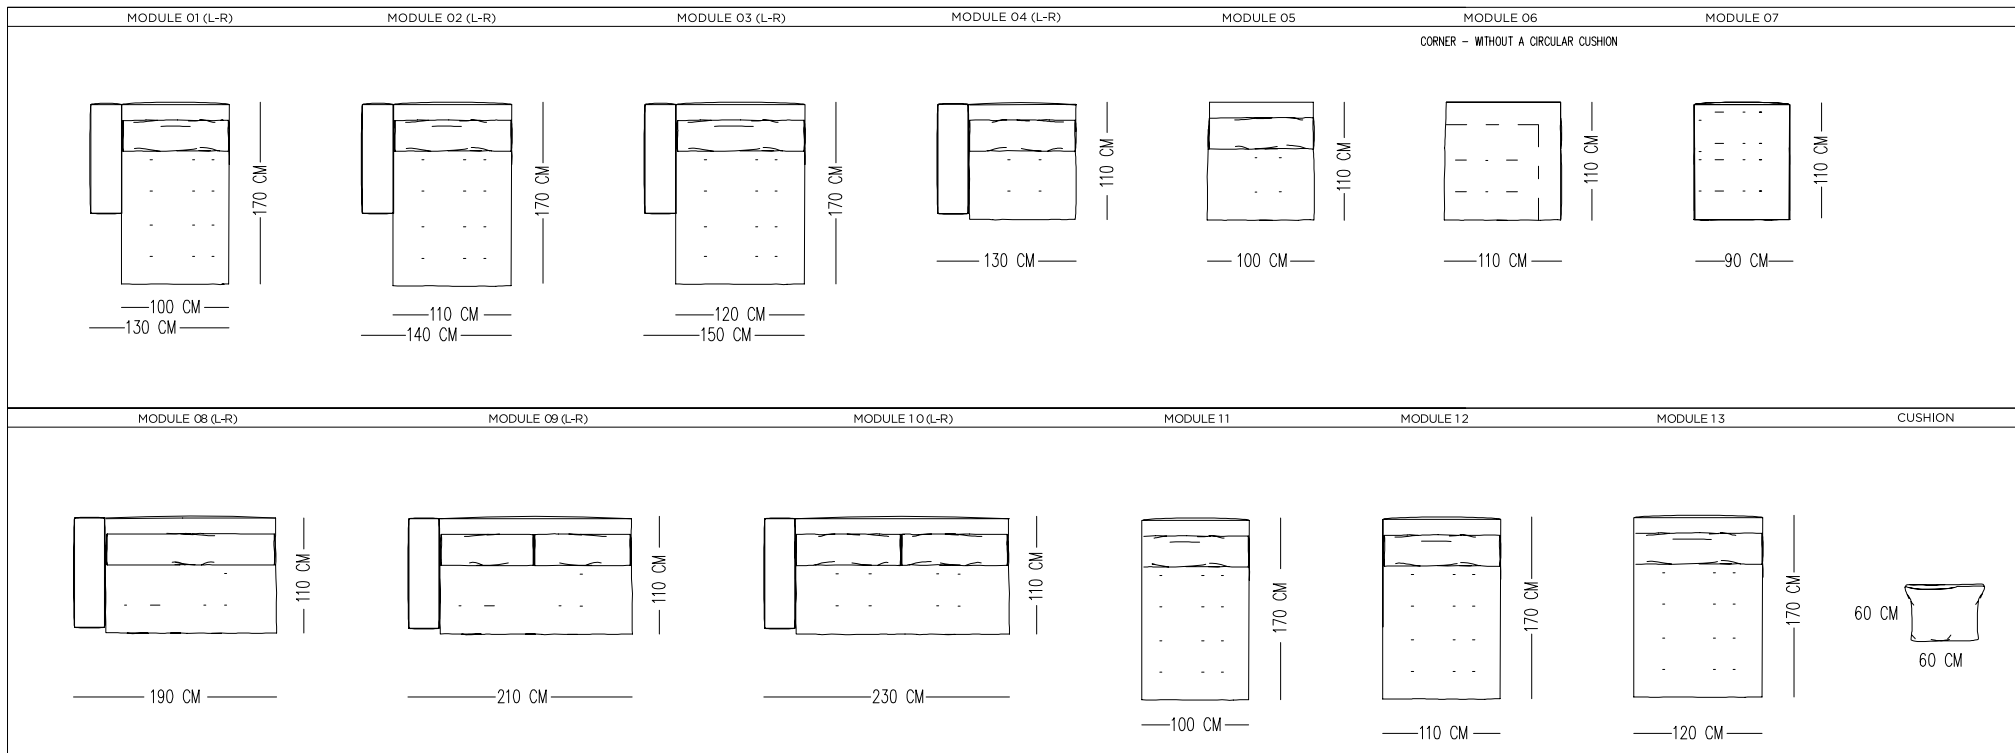

MODULES

Catalog product-fabric

N-A38/Soft Velvet

15 Frost

Alternative fabric
Linen, Soft velvet and Nubuck

Catalog product-Legs

Hidden leg

Fabric Matrix

Material Catalogue