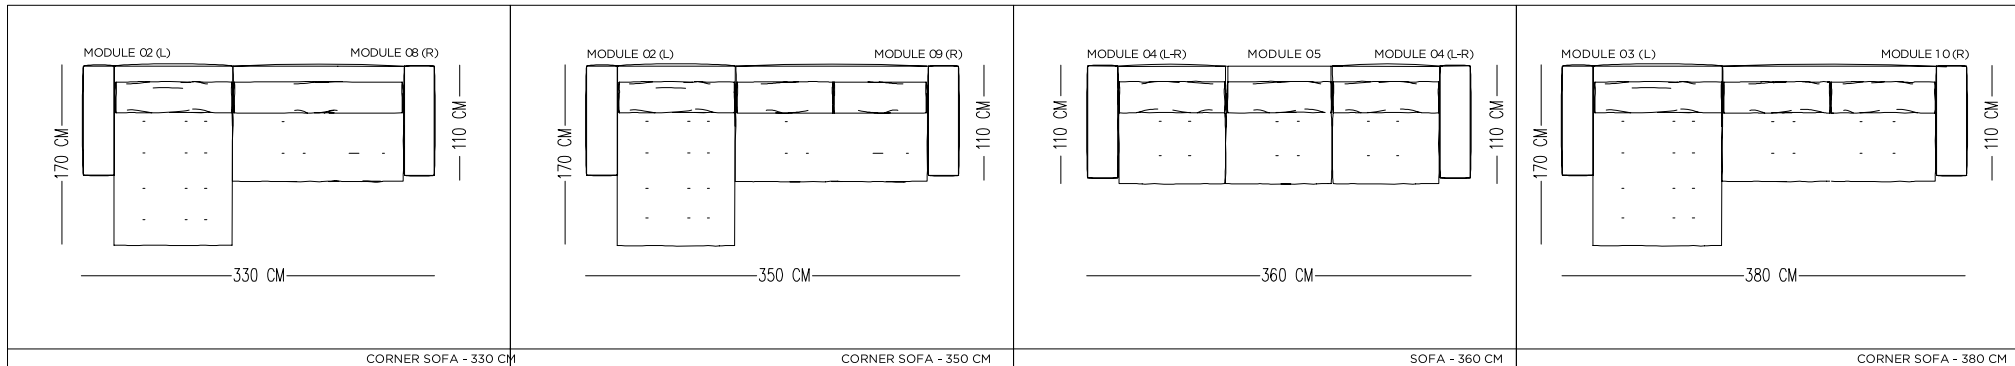

STANDARDS

MODULES

Catalog product-fabric

N-A38/Soft Velvet

15 Frost

Alternative fabric
Linen, Soft velvet and Nubuck

Catalog product-Legs

Hidden leg

Fabric Matrix

Material Catalogue