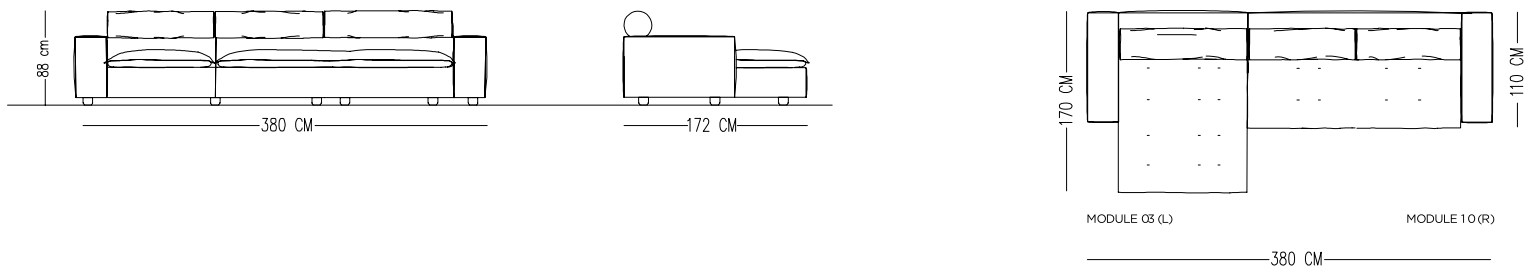

STANDARDS

MODULES

Catalog product-fabric

N-A38/Soft Velvet

15 Frost

Alternative fabric
Linen, Soft velvet and Nubuck

Catalog product-Legs

Hidden leg

Fabric Matrix

Material Catalogue