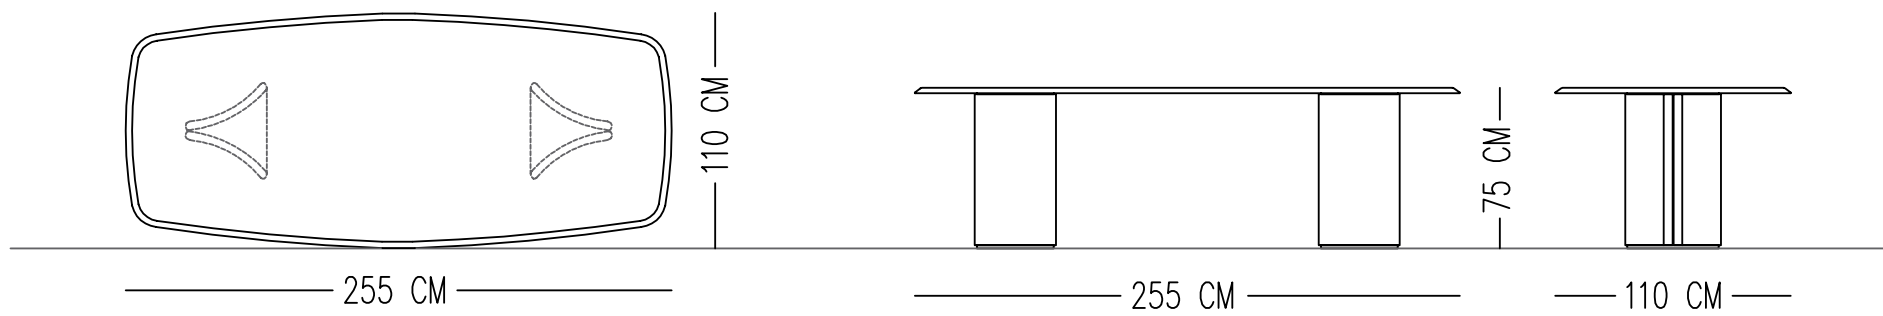

CRISTALE TABLE

TECHNICAL SPECIFICATIONS

TOP TEXTURED GLASS

LEGS OAK VENEERING WITH BITTER BROWN VARNISH

Norde

Designed by
Norde Design Studio

Catalog product

Top
Textured glass
Bronze