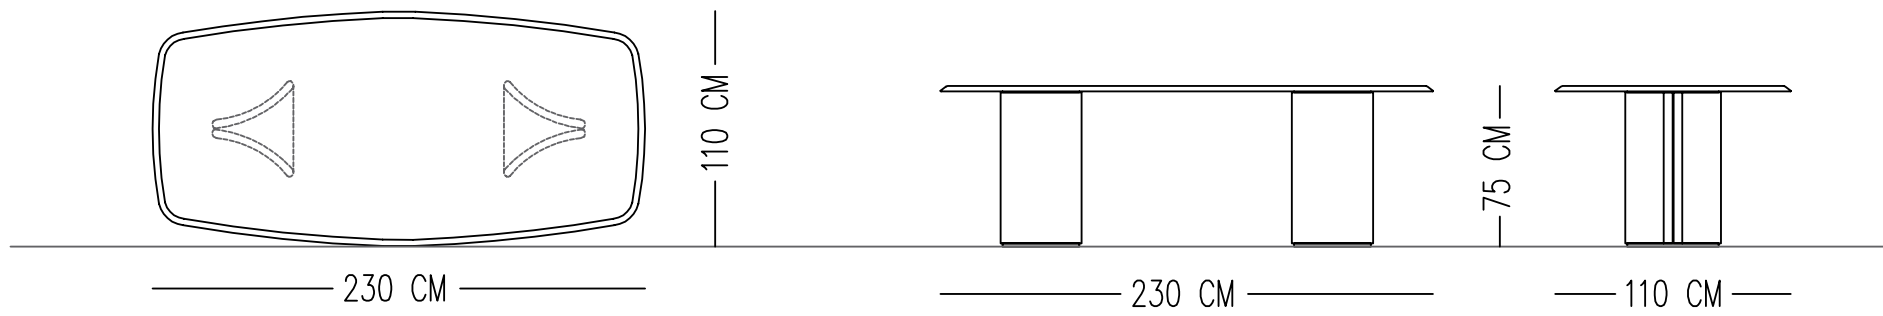

CRISTALE TABLE

TECHNICAL SPECIFICATIONS

TOP TEXTURED GLASS

LEGS OAK VENEERING WITH BITTER BROWN VARNISH

Norde

Designed by
Norde Design Studio

Catalog product

Top
Textured glass
Bronze