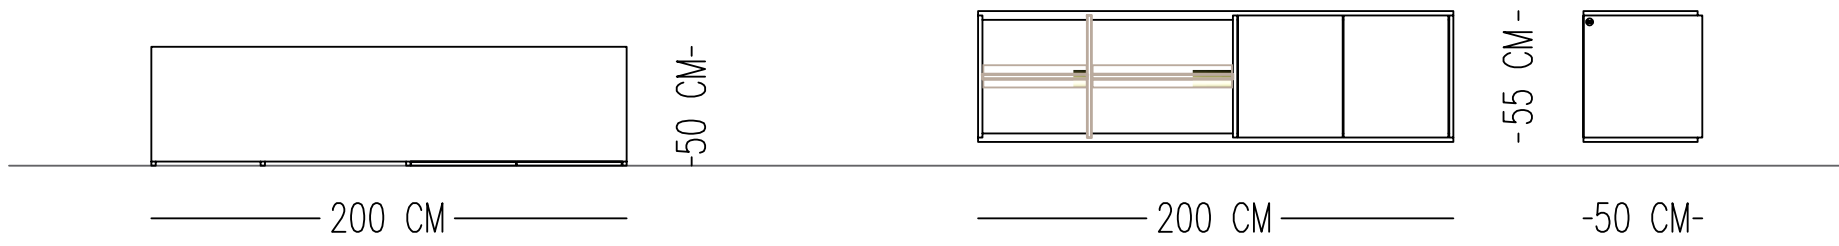

BERLIN TV UNIT

Norde

TECHNICAL SPECIFICATIONS

Designed by
Norde Design Studio

TOP: LACQUER PAINTED ON WOOD (MATT)

CABINET: LACQUER PAINTED ON WOOD (MATT)

INSIDE: LACQUER PAINTED ON WOOD (MATT) + LED DETAIL

SHELF: CLEAR GLASS

FRAME: DARK SILVER METAL FINISH

Catalog product

Structure
Cabinet
Laquer Painted on (Matt)
N-03K19

Top
Laquer Painted on (Matt)
State Lavender

Shelf
Clear Glass

Frame
Dark silver
metallic finish