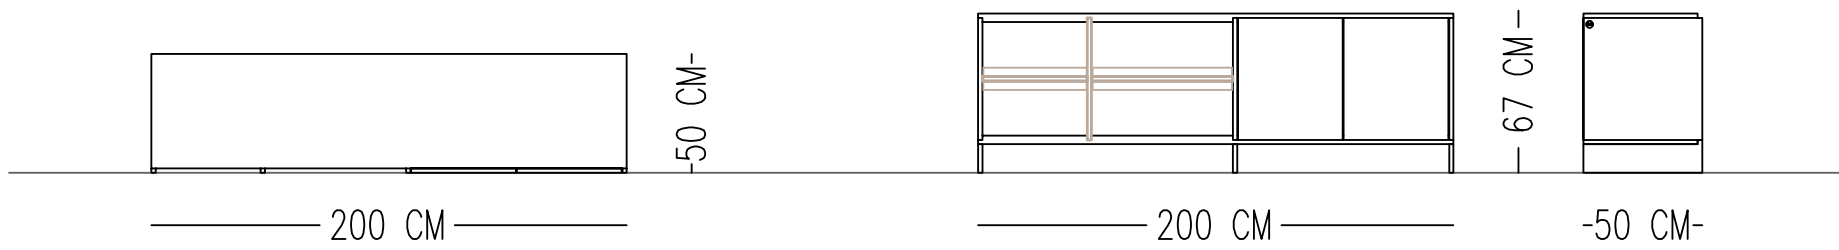

BERLIN TV UNIT

Norde

TECHNICAL SPECIFICATIONS

Designed by
Norde Design Studio

TOP: LACQUER PAINTED ON WOOD (MATT)

CABINET: LACQUER PAINTED ON WOOD (MATT)

INSIDE: LACQUER PAINTED ON WOOD (MATT) + LED DETAIL

SHELF: CLEAR GLASS

FRAME: DARK SILVER METAL FINISH

Catalog product

Structure
Cabinet
Laquer Painted on (Matt)
N-03K19

Top
Laquer Painted on (Matt)
State Lavender

Shelf
Clear Glass

Frame
Dark silver
metallic finish