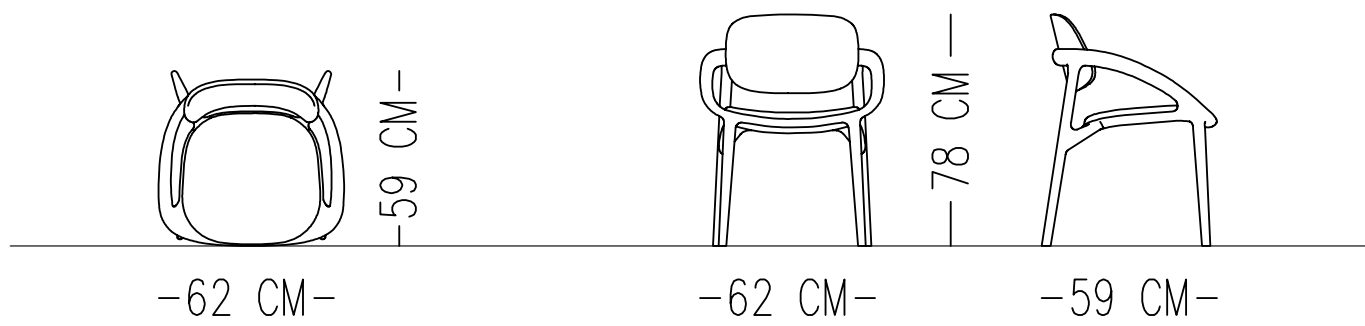

## BELLA CHAIR

### TECHNICAL SPECIFICATIONS

Norde

Designed by  
*Norde Design Studio*

INTERIOR STRUCTURE	PLYWOOD
PADDING	PADDING HR FOAM
UPHOLSTERY	TIGHT

Structure

Oak veneering with  
bitter brown varnish