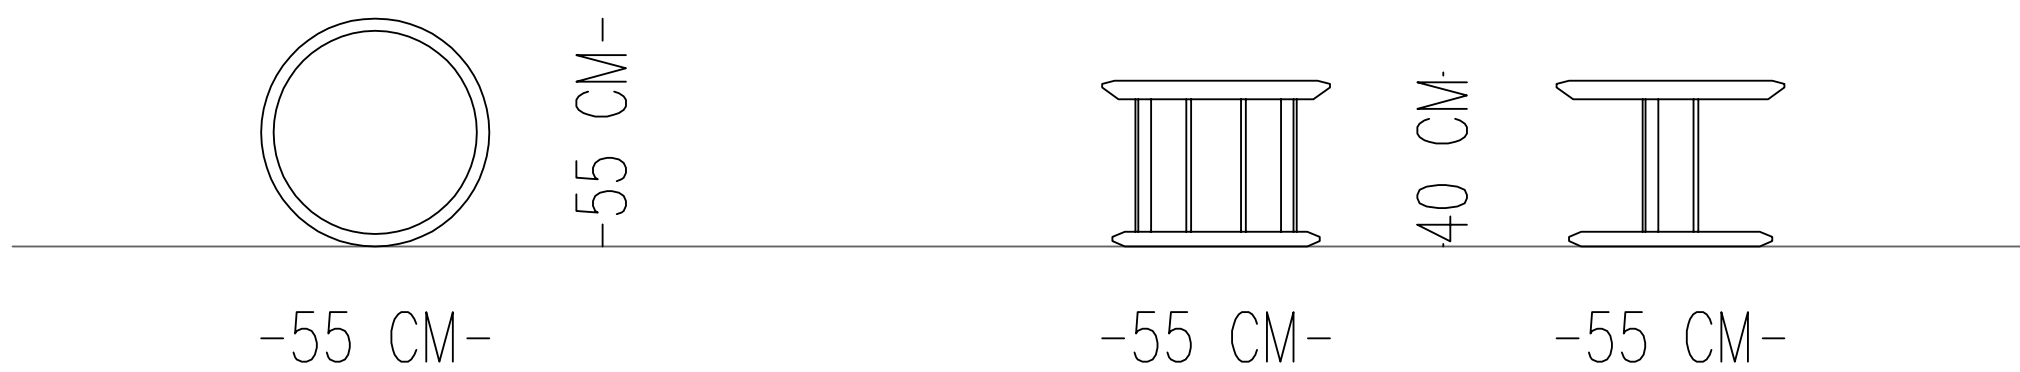

BEAN COFFEE TABLE

TECHNICAL SPECIFICATIONS

STRUCTURE

LAQUER PAINTED ON WOOD (MATT)

Norde

Designed by
Norde Design Studio

Catalog product

Structure
Laquer Painted on Wood (Matt)
Vanilla